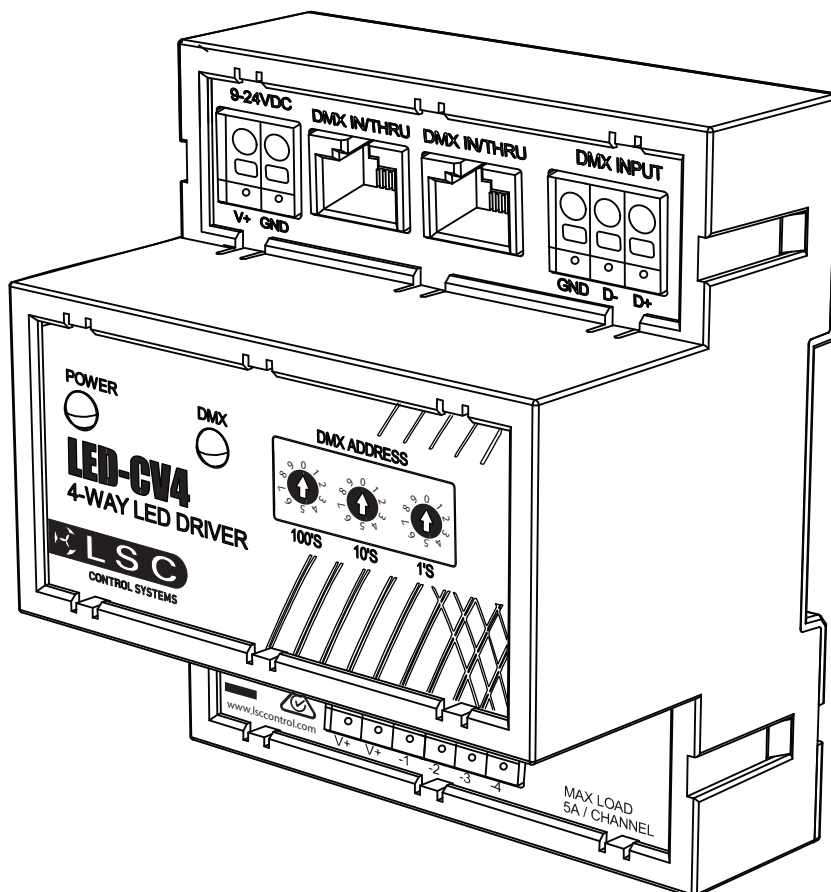

# LED-CV4

CONTROL SYSTEMS

## LED-CV4 Dimmer

LSC Control Systems

Version Number 1.0  
Scale 1 : 1