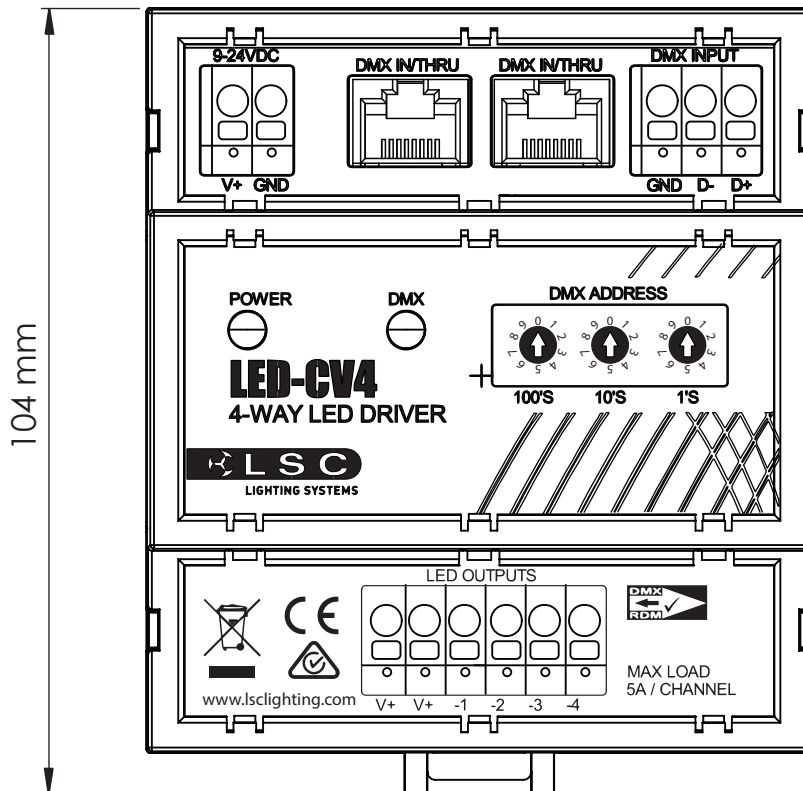

LED-CV4

CONTROL SYSTEMS

LED-CV4 Dimmer

LSC Control Systems

Version Number 2.0
Scale 1 : 1

Top View

Front View

Rear View