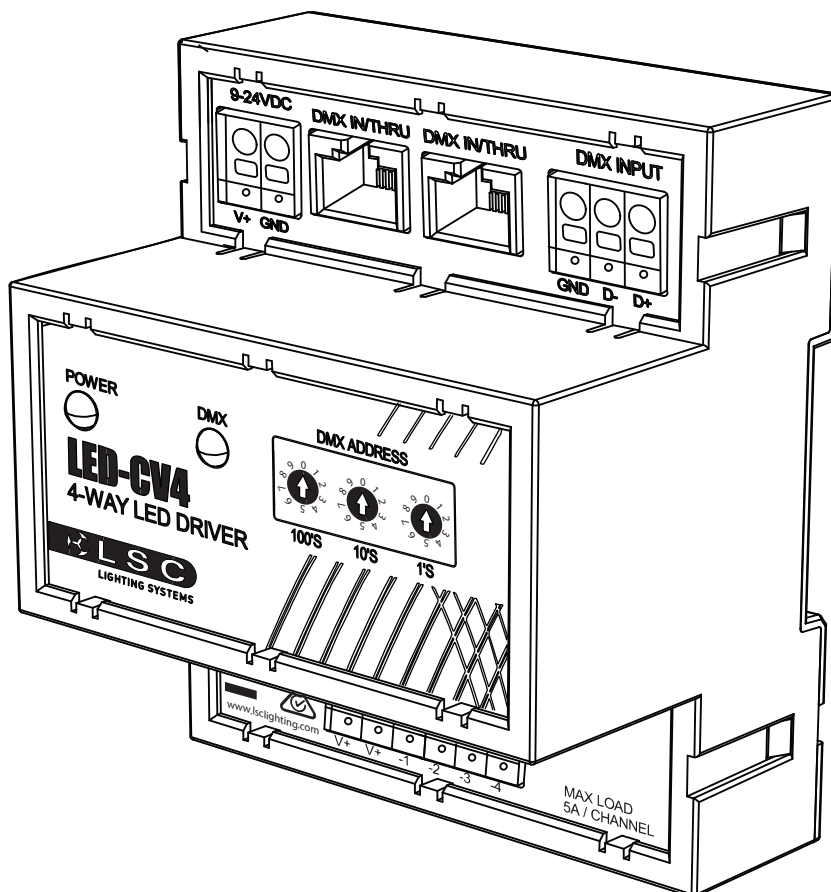

LED-CV4

CONTROL SYSTEMS

LED-CV4 Dimmer

LSC Control Systems

Version Number 2.0
Scale 1 : 1

Top View

Front View

Rear View