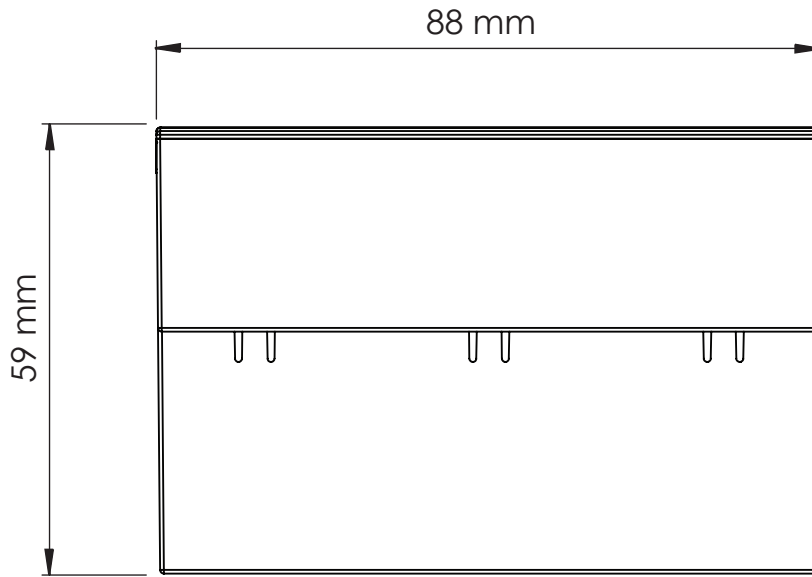

LED-CV4

CONTROL SYSTEMS

LED-CV4 Dimmer

LSC Control Systems

Version Number 2.0
Scale 1 : 1

Top View

Front View

Rear View